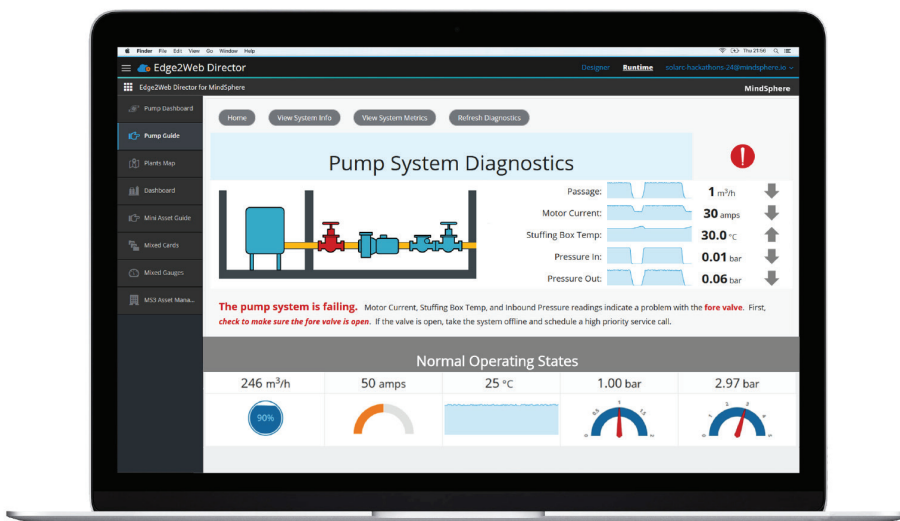

Edge2Web Director deploys as a native MindSphere application, accessible directly from the MindSphere launchpad. Director is deeply integrated with MindSphere Identity Management Service, ensuring the highest levels of data security and privacy. Director-based apps can be easily tailored for different users and user groups, enabling a significant level of application deployment flexibility.

Benefits

- Fast, affordable solution for building and operating MindSphere applications.
- Create polished, professional apps that deliver actionable insights.
- Publish apps to MindSphere tenant and subtenant users with the push of a button.
- Build secure, fast and scalable apps.

Features

- Instant connectivity to MindSphere asset models, sensor data, ecosystem analytics, events and notifications.
- Visual editors for building dynamic dashboards and context-driven apps.
- Extensive library of industrial data visualizations and app components.
- Native integration with MindSphere Identity Management Service.

Siemens
www.siemens.com/mindsphere

Americas +1 314 264 8499
Europe +44 (0) 1276 413200
Asia- Pacific +852 2230 3333

MindSphere is the cloud-based, open IoT operating system from Siemens that connects real things to the digital world, and enables powerful industry applications and digital services to drive business success. MindSphere's open Platform as a Service (PaaS) enables a rich partner ecosystem to develop and deliver new applications.

© 2019 Siemens AG. Siemens, the Siemens logo, MindSphere, Mind Access, MindConnect and MindServices are trademarks or registered trademarks of Siemens AG. All other trademarks, registered trademarks or service marks belong to their respective holders.

77883-A1 04/19